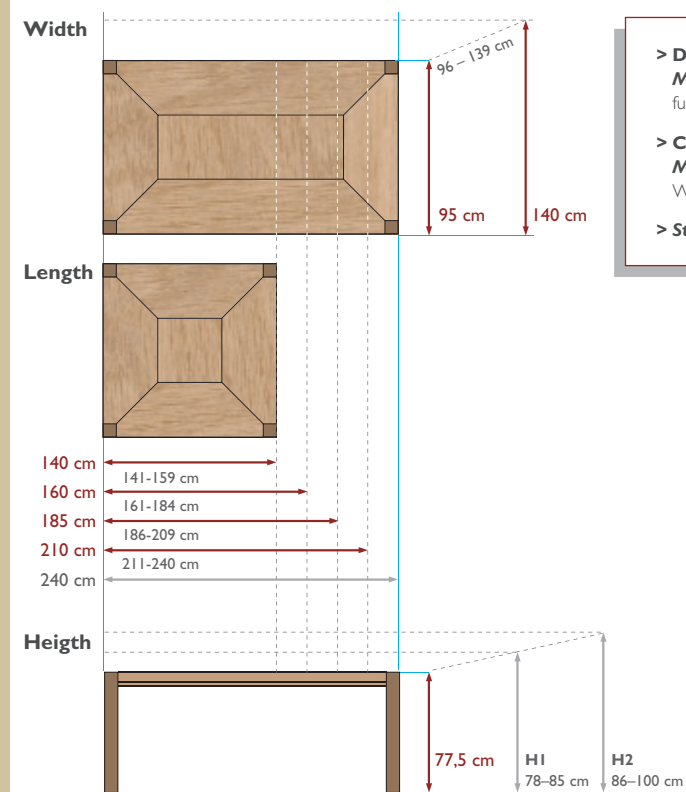

> **NT-3400**
> L230 cm H85 cm W46 cm
> **Optional:** Blue natural stone on top

> **NT-1200**
> L120 cm H49 cm W46 cm

> **NT-3300**
> L204 cm H85 cm W46 cm
> **Optional:** Blue natural stone on top

> **TX-3607**
> L47 cm H84 cm W51 cm

> **NT-36115**
> L115 cm H46 cm W36 cm

> **NT-4105**
> L105 cm H37.5 cm W105 cm
> **Optional:** Blue natural stone on top

> **NT-36140**
> L140 cm H77.5 cm W140 cm
> **Optional:** Blue natural stone on top

Available colours

Dining tables made-to-measure

> **DINING TABLES:**
Made-to-measure only available with full oak top (not with blue natural stone).

> **COFFEE AND SIDE TABLES:**
Made-to-measure only for height. Width and length in standard sizes.

> **Standard measurements** in red.

Coffee and side tables